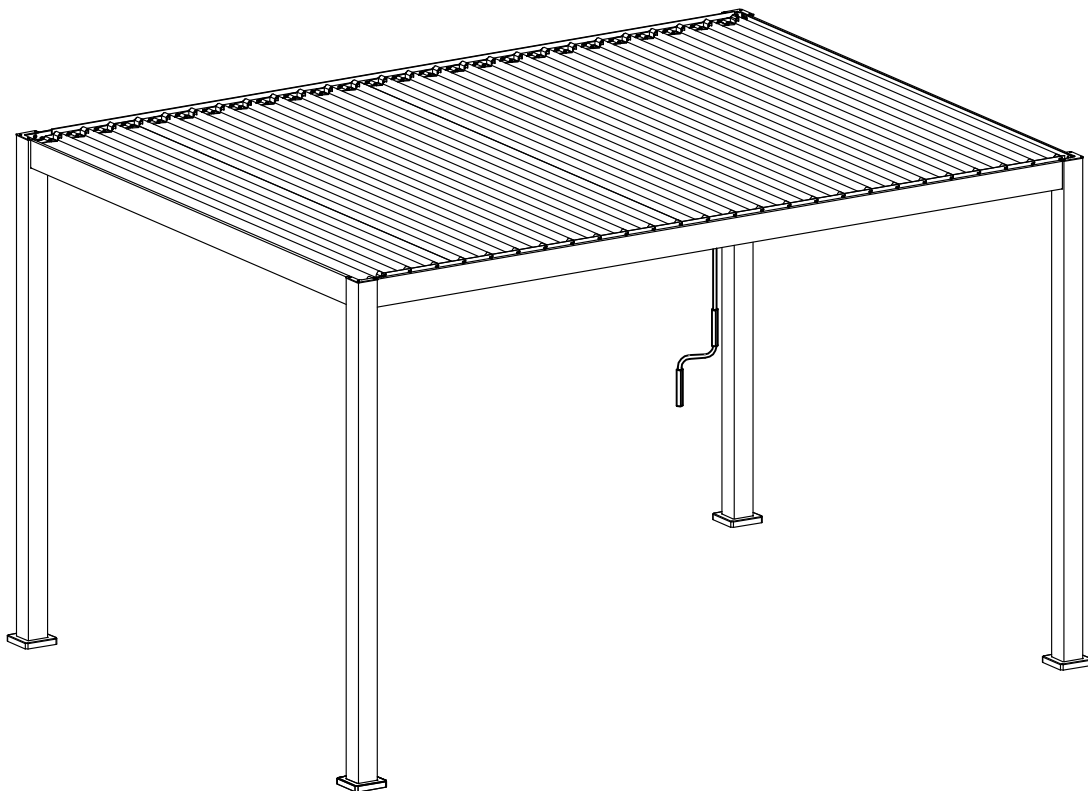

MIRADOR[®] 3x4m

User Manual

Installation Video

After-Sale Service Hotline: (+31)(0)40 780 4397
Address

Park 51, Nuenen, The Netherlands
Postal code: 5671 GC
E-mail address: info@sorara.eu